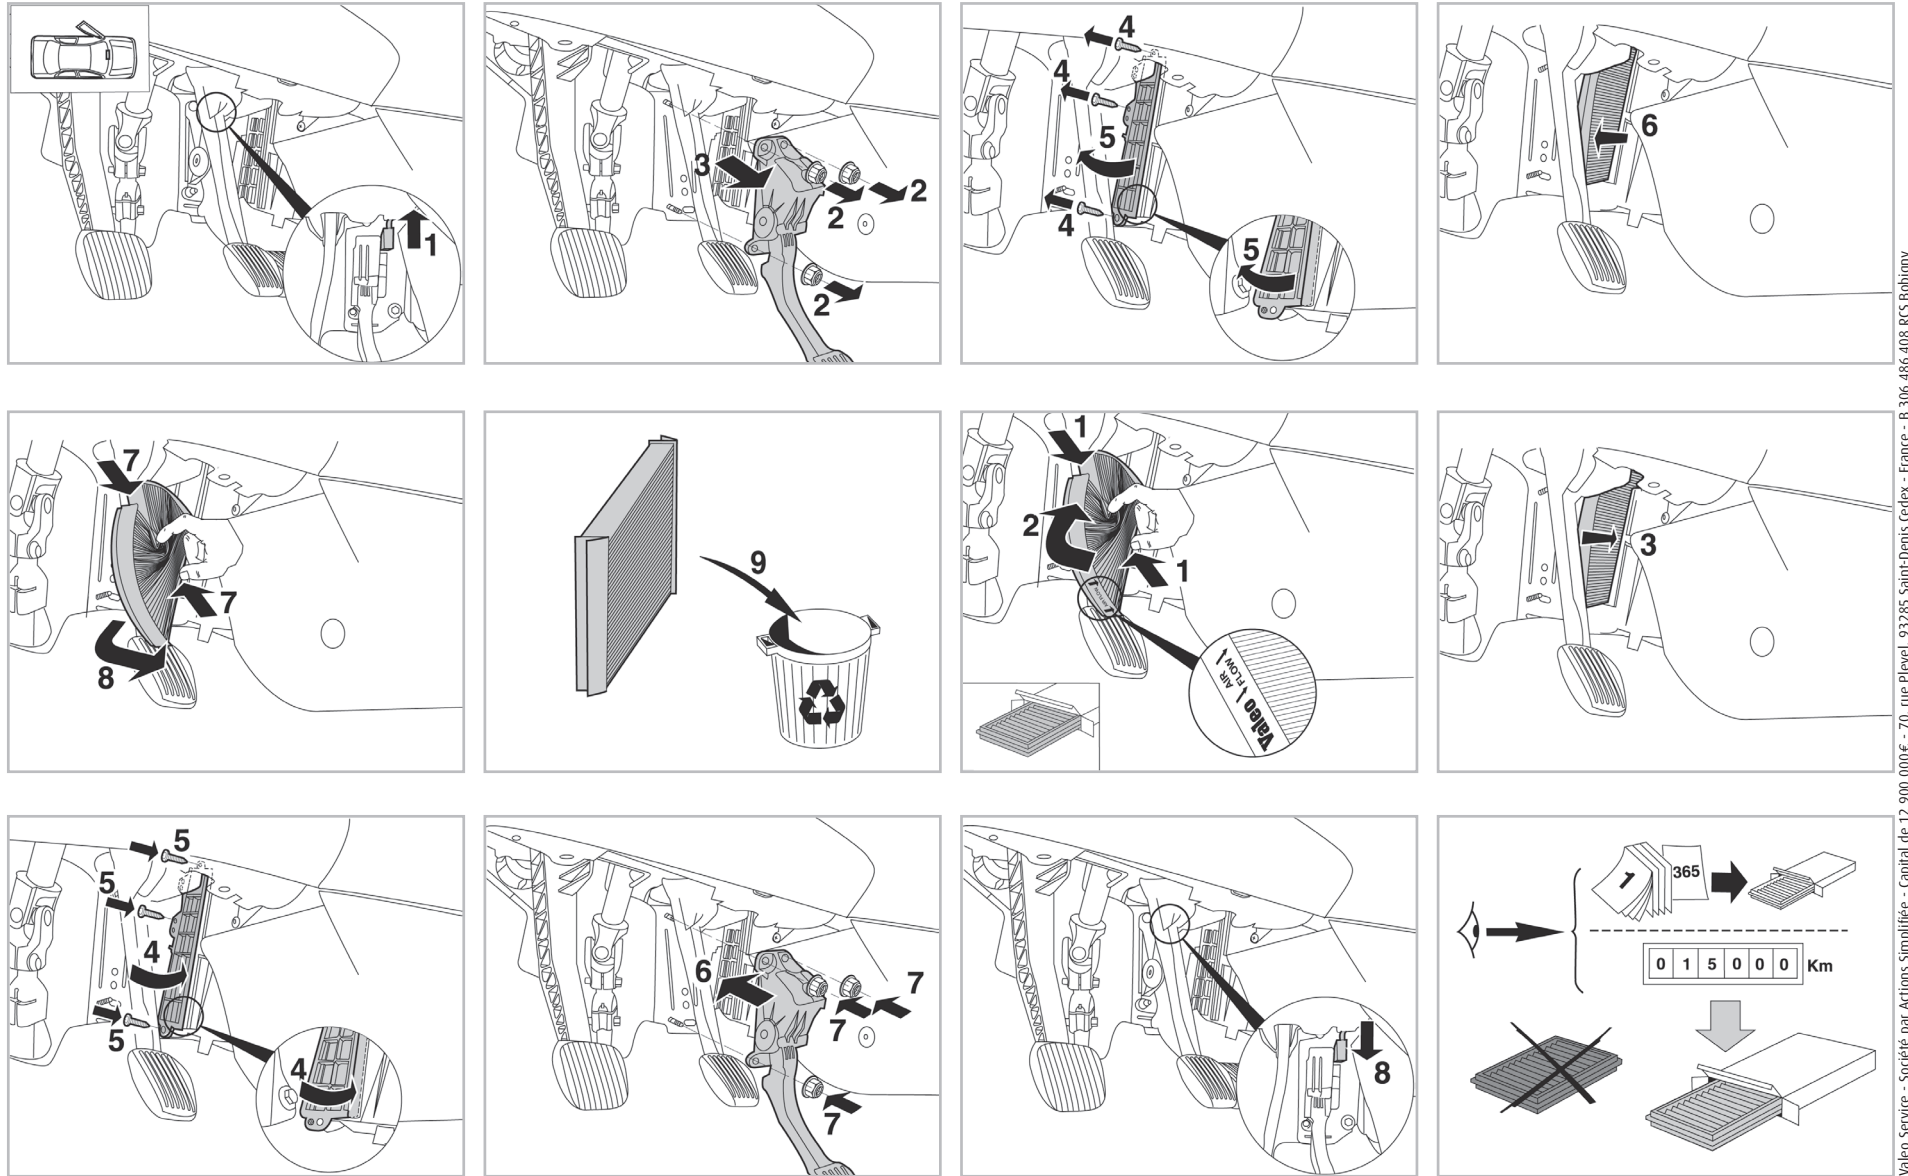

SUPREME

with anti-allergen properties

701027

FH 2027

PCA

WANT TO KNOW MORE?

www.valeo-techassist.com

FOR
FORD

FOCUS A/C+/- (03/11 >) / **KUGA** A/C+/- (04/04 >) / **C-MAX** A/C+/- (03/07 > 08/10) / **MONDEO** A/C+/- (06/07 >) / **S-MAX** A/C+/- (06/07 >)

Valeo Service - Société par Actions simplifiée - Capital de 12 900 000€ - 70, rue Playel, 93285 Saint-Denis Cedex - France - B 306 486 408 RCS Bobigny